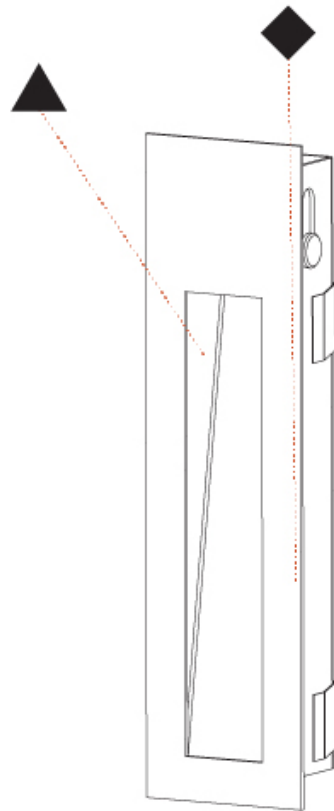

#### PHYSICAL

Shape: Rectangle
Width (mm): 40
Width (in): 1 9/16
Height (mm): 250
Depth (mm): 26
Height (in): 9 13/16
Depth (in): 1
Ceiling Thickness (mm): 10 / 12 / 15
Ceiling Thickness (in): 3/8 or 1/2 or 9/16
Min. Recessing Depth (mm): 30
Min. Recessing Depth (in): 1 3/16
Light Distribution: Asymmetric
Weight (kg): .83
Weight (lbs): 1.8
Fixture Finish: SSR / BKV / CWI / CRY / HAB / UFT / ITA / RUA / FTG / MYG / LOD / PUS / FRO / FUP / KIA / POP / BLS / SPG / MEY / GOH / GUM / CHC / COM / ABZ / JAG / OBR / MOS / ROR
Fixture Material: Aluminum
Cut-out Measurements: 240mm / 9 7/16" x 34mm / 1 5/16"

#### PHYSICAL

Shape: Rectangle
Width (mm): 40
Width (in): 1 9/16
Height (mm): 150
Depth (mm): 26
Height (in): 5 7/8
Depth (in): 1
Ceiling Thickness (mm): 10 / 12 / 15
Ceiling Thickness (in): 3/8 or 1/2 or 9/16
Min. Recessing Depth (mm): 30
Min. Recessing Depth (in): 1 3/16
Light Distribution: Asymmetric
Weight (kg): 0.21
Weight (lbs): 0.46
Screws: No visible screws
Fixture Finish: SSR / BKV / CWI / CRY / HAB / UFT / ITA / RUA / FTG / MYG / LOD / PUS / FRO / FUP / KIA / POP / BLS / SPG / MEY / GOH / GUM / CHC / COM / ABZ / JAG / OBR / MOS / ROR
Fixture Material: Aluminum
Cut-out Measurements: 140mm / 5 1/2" x 34mm / 1 5/16"

## DELIGHT STRING WIDE RECESSED

A35698-

PROJECT

TYPE

SPECIFIER

QUANTITY

DATE

A